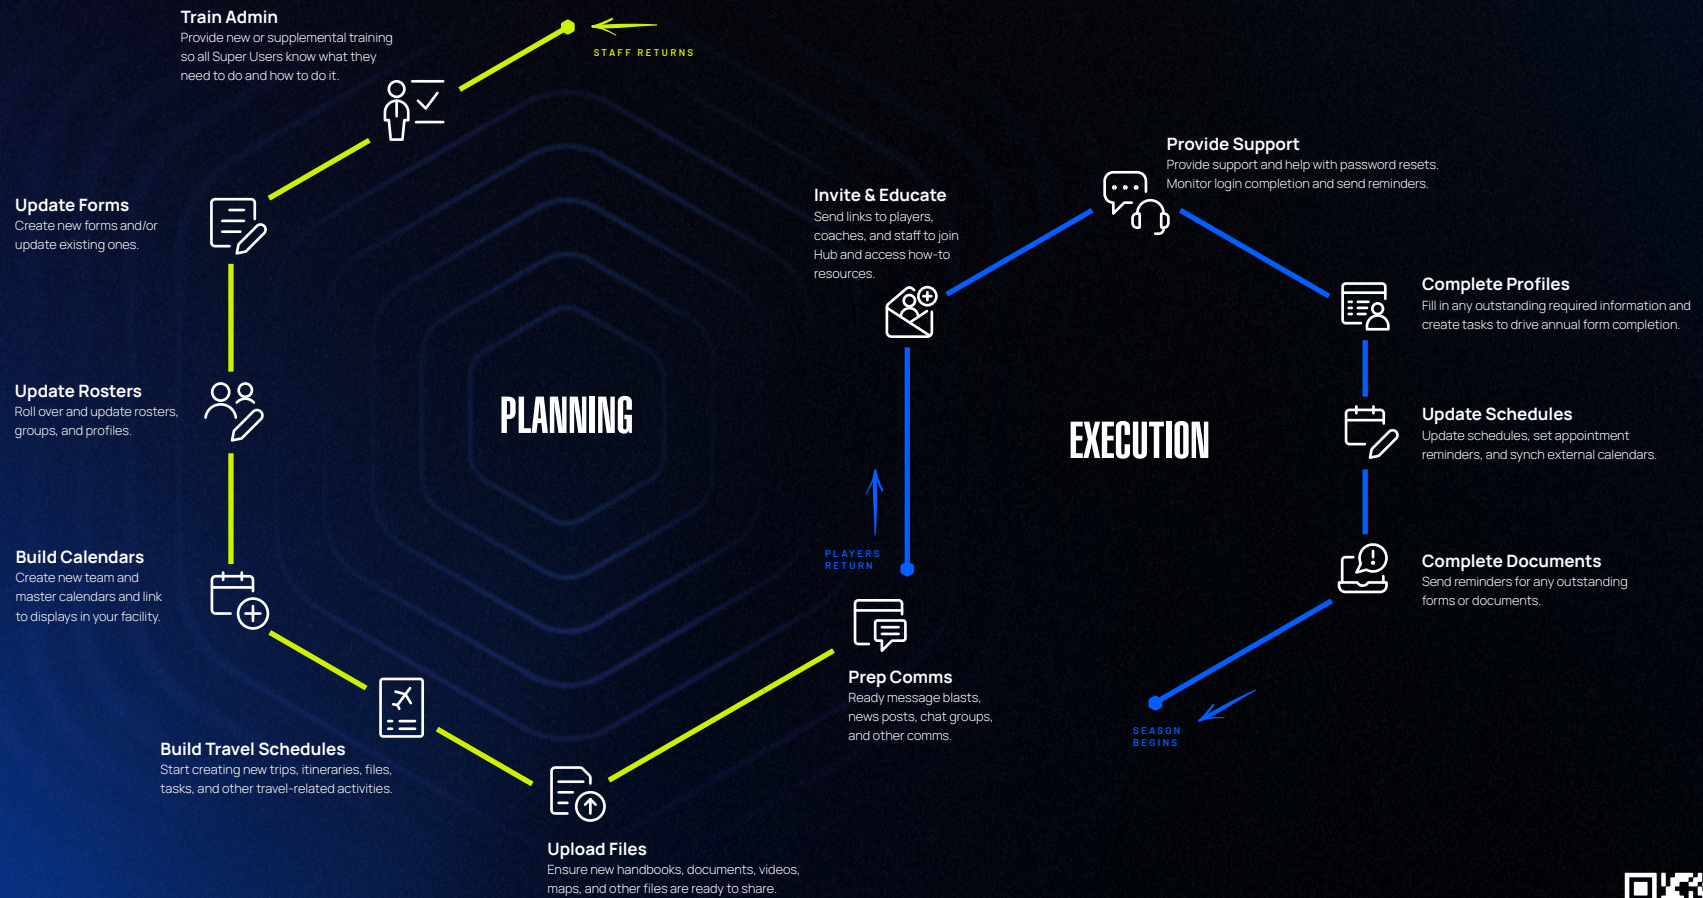

RETURN TO PLAY GAME PLAN

Hey Teamworks Super Users! Are you ready for your players to return? Use this timeline to bring some order to the chaos and ensure you're prepared for a winning season!

More Return to Play Resources

To get detailed checklists, templates, and access help articles, scan here or visit: <https://qrco.de/return-to-play>